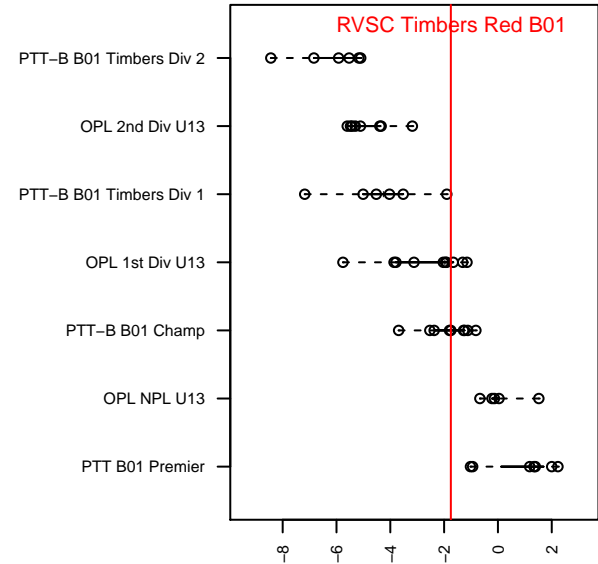

**attack and defense rating
relative to others at age
and all opponents in last 13 months**