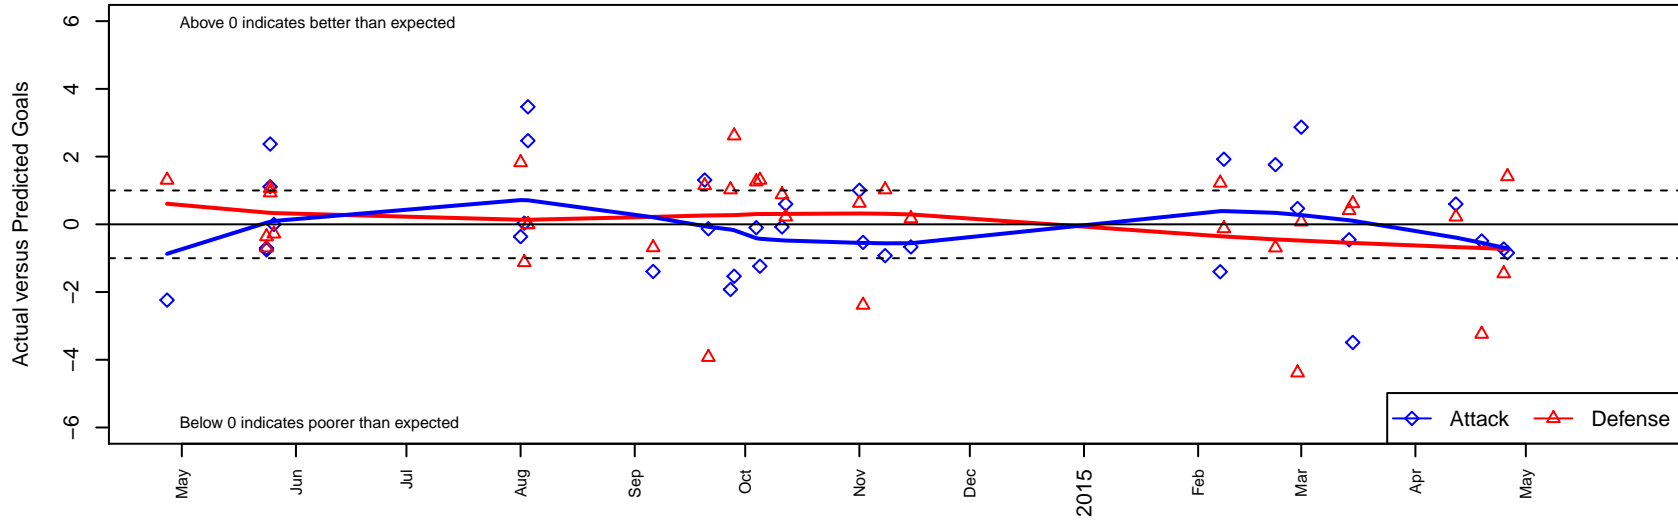

# RVSC Timbers Red B01

Rogue Valley SC  
 Medford, OR  
 B01 total strength=916  
 attack=2.46 defense=0.91  
 fall league = PTT-B B01 Championship  
 spr league = Spr OYS B01 Div 1  
 notes= Byrd 2014

alt names used:  
 ROGUE VALLEY TIMBERS 01B RED (OR)  
 Rogue Valley Timbers – B13 01B Red (Byrd)  
 Rogue Valley Timbers – B13 01B Red (Byrd)  
 RV Timbers 01B Red  
 Rogue Valley Timbers – B13 01B Red (Byrd)  
 Rogue Valley Timbers – B13 01B Red (Byrd)

**RVSC Timbers Red B01**  
 Dots are actual minus expected GF (blue circles) and GA (red triangles).  
 Blue line is smoothed change in attack strength. Red is smoothed change in defense strength.

**attack and defense variance (black dot)  
relative to other teams  
and top 10 in region**